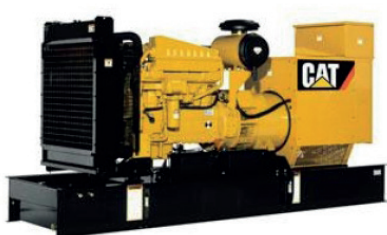

Generator Equipment Rental

We offer rentals of highly efficient generators from reputable manufacturers, namely CATERPILLAR and Atlas Copco, with power outputs ranging from 13.5 KVA to 1,200 kVA. CATERPILLAR and Atlas Copco generators have long been recognized as leaders in the industry for their technical parameters, efficiency of operation and reliability. These brands are characterized by their sturdiness, long service life, reliability, endurance and long-term stability of performance. Portable generators find their use in a wide range of applications, such as ensuring continuity of