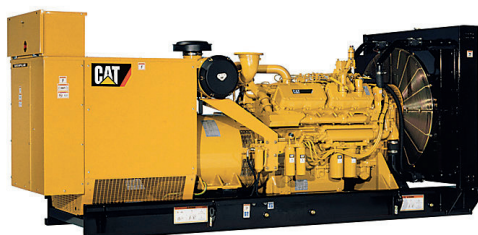

Generator Equipment Rental

We offer rentals of highly efficient generators from reputable manufacturers, namely CATERPILLAR and Atlas Copco, with power outputs ranging from 13.5 KVA to 1,200 kVA. CATERPILLAR and Atlas Copco generators have long been recognized as leaders in the industry for their technical parameters, efficiency of operation and reliability. These brands are characterized by their sturdiness, long service life, reliability, endurance and long-term stability of performance. Portable generators find their use in a wide range of applications, such as ensuring continuity of

Generators

	Specs	STBY rating (kVA)	STBY rating (kW)	Prime rating (kVA)	Tank capacity (l)	Fuel consumption at full load (l/hr)
EC GEP 13,5	400V/20A/50Hz	13.8	11	12.5	45	3.6
EC GE 50	400V/71A/50Hz	50	40	45	175	10.6
EC GE 75	400V/120A/50Hz	75	70	73	200	18
EC GEP 88	400V/126A/50Hz	88	70	80	227	18
EC GEP 165	400V/236A/50Hz	165	132	150	279	32.5
EC CAT 3306	400V/300A/50Hz	226	180	205	280	40
EC CAT 3306B	400V/300A/50Hz	235	190	215	280	41
EC QAS	400V/360A/50Hz	250	200	230	413	44,2
EC Caterpillar 3412C	400V/1280A/50Hz	900	720	810	1200	207
EC SDMO - MTU 16V	400V/1280A/50Hz	1000	800	900	1200	207
EC CAT 3512B	690V/1300A/50Hz	1200	960	1080	1500	250